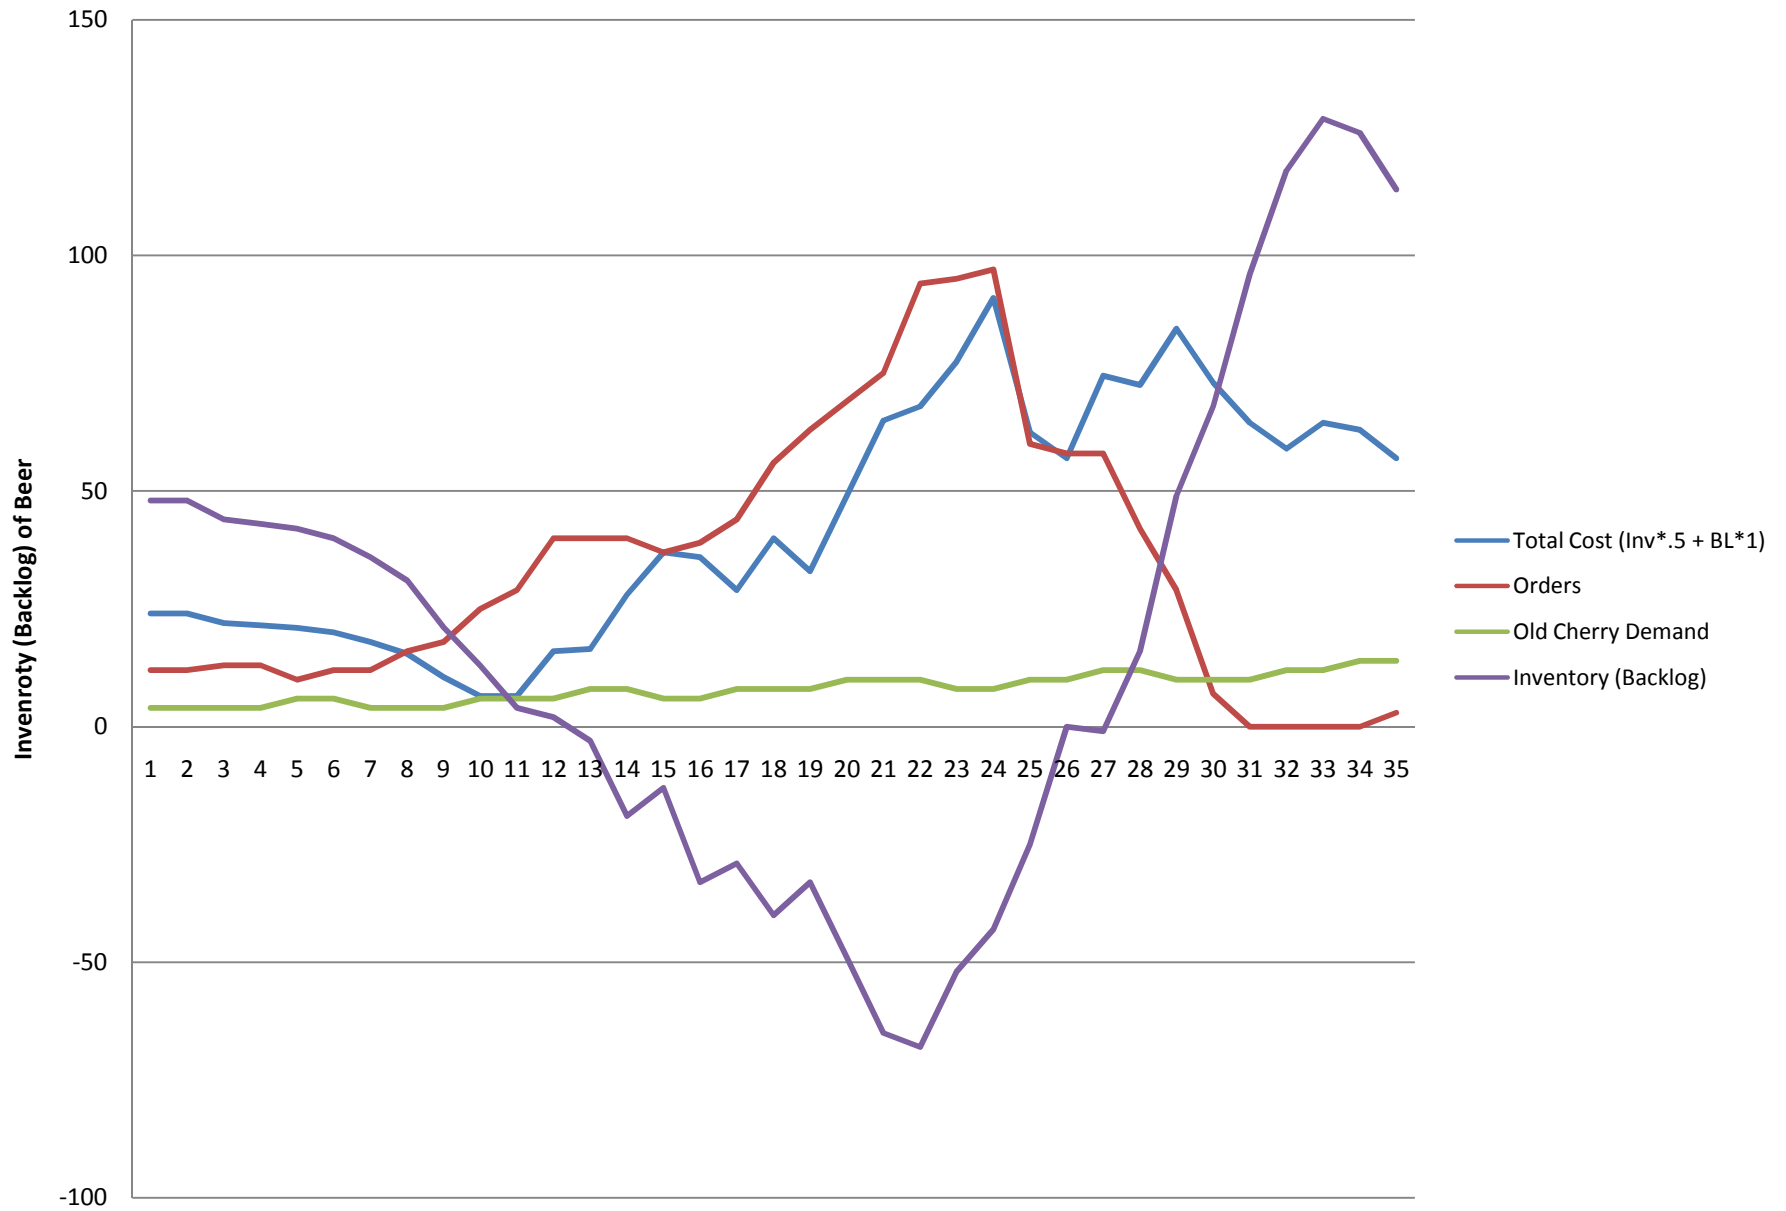

Abbey

Frambozen

Mothership Wit

Mountain Mantra

Old Cherry

Skinny Dip

Abbey

Mothership Wit

Frambozen

Mountain Mantra

Old Cherry

Skinny Dip