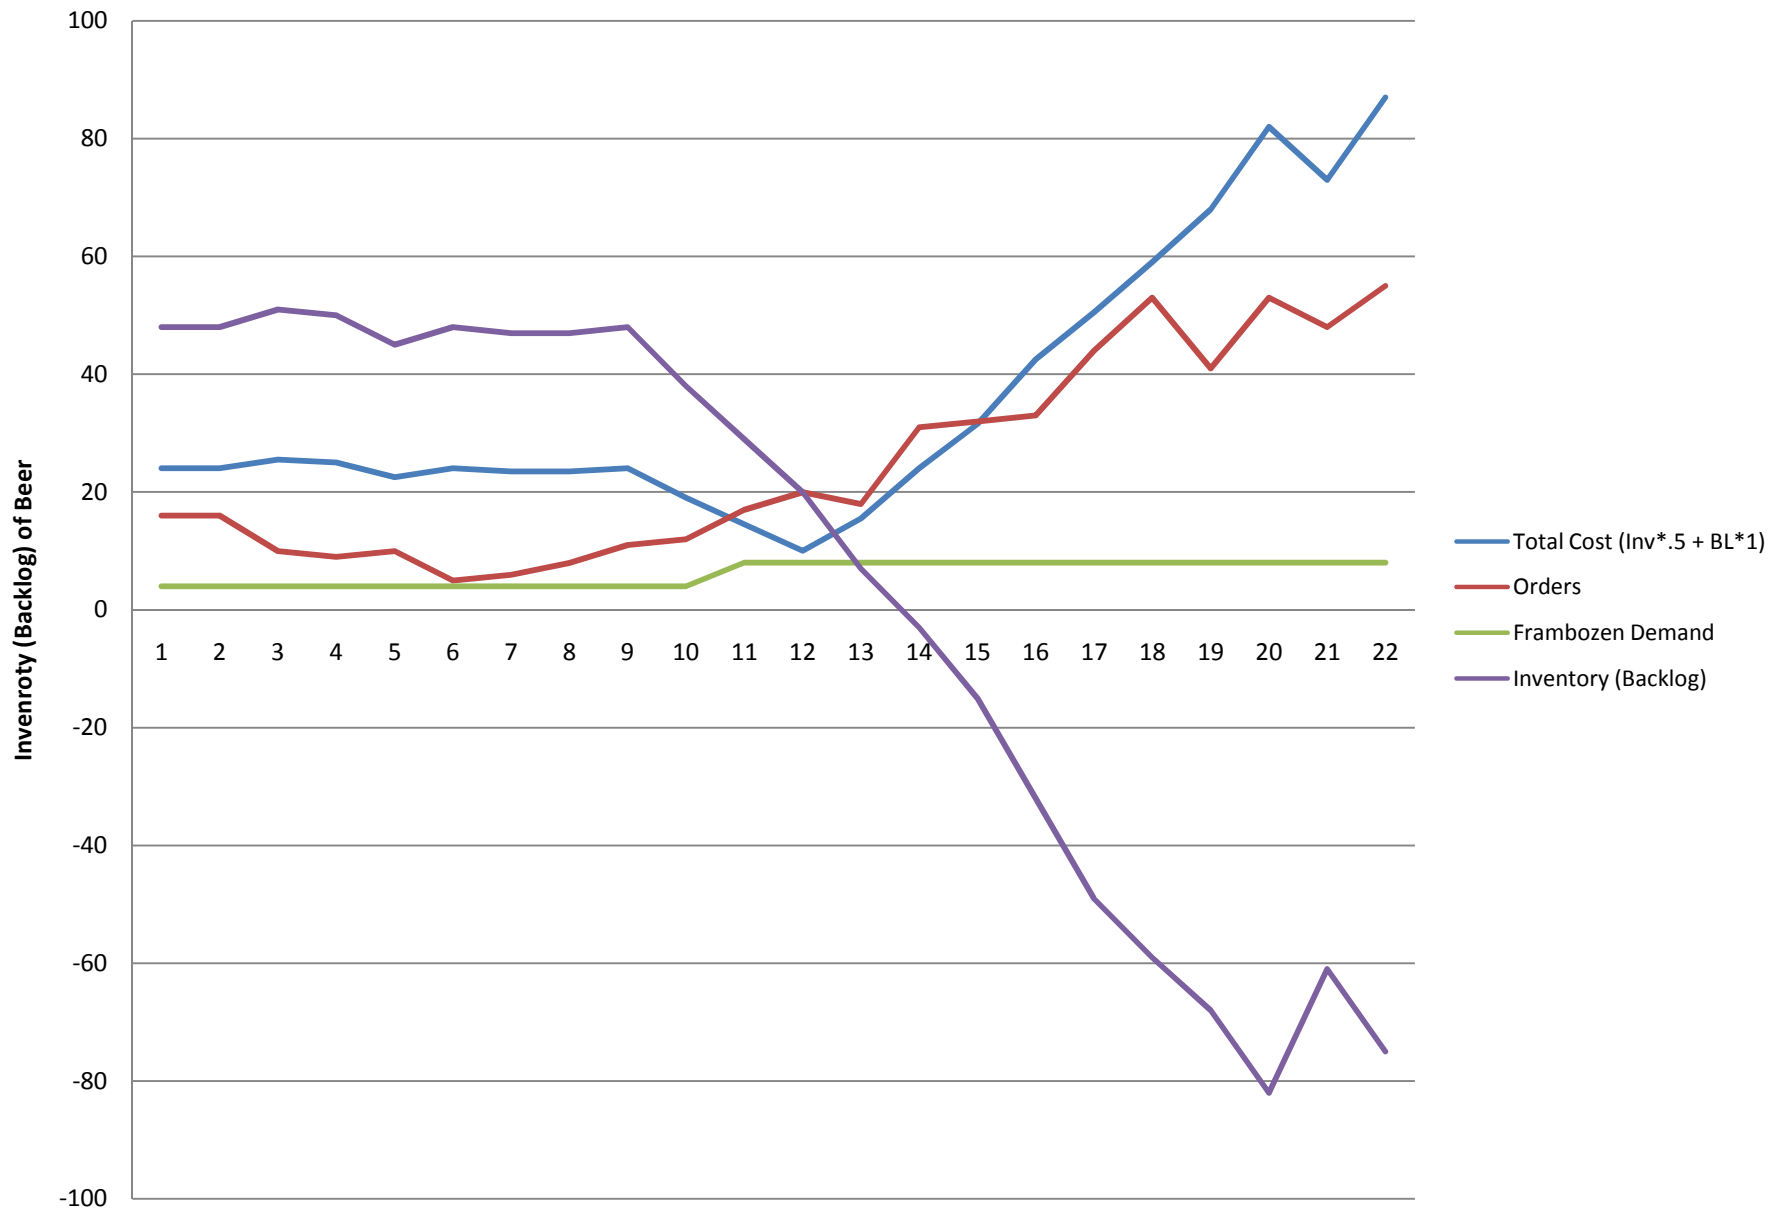

Abbey

Frambozen

Mothership Wit

Mountain Mantra

Old Cherry

Skinny Dip

Abbey

Mothership Wit

Frambozen

Mountain Mantra

Old Cherry

Skinny Dip