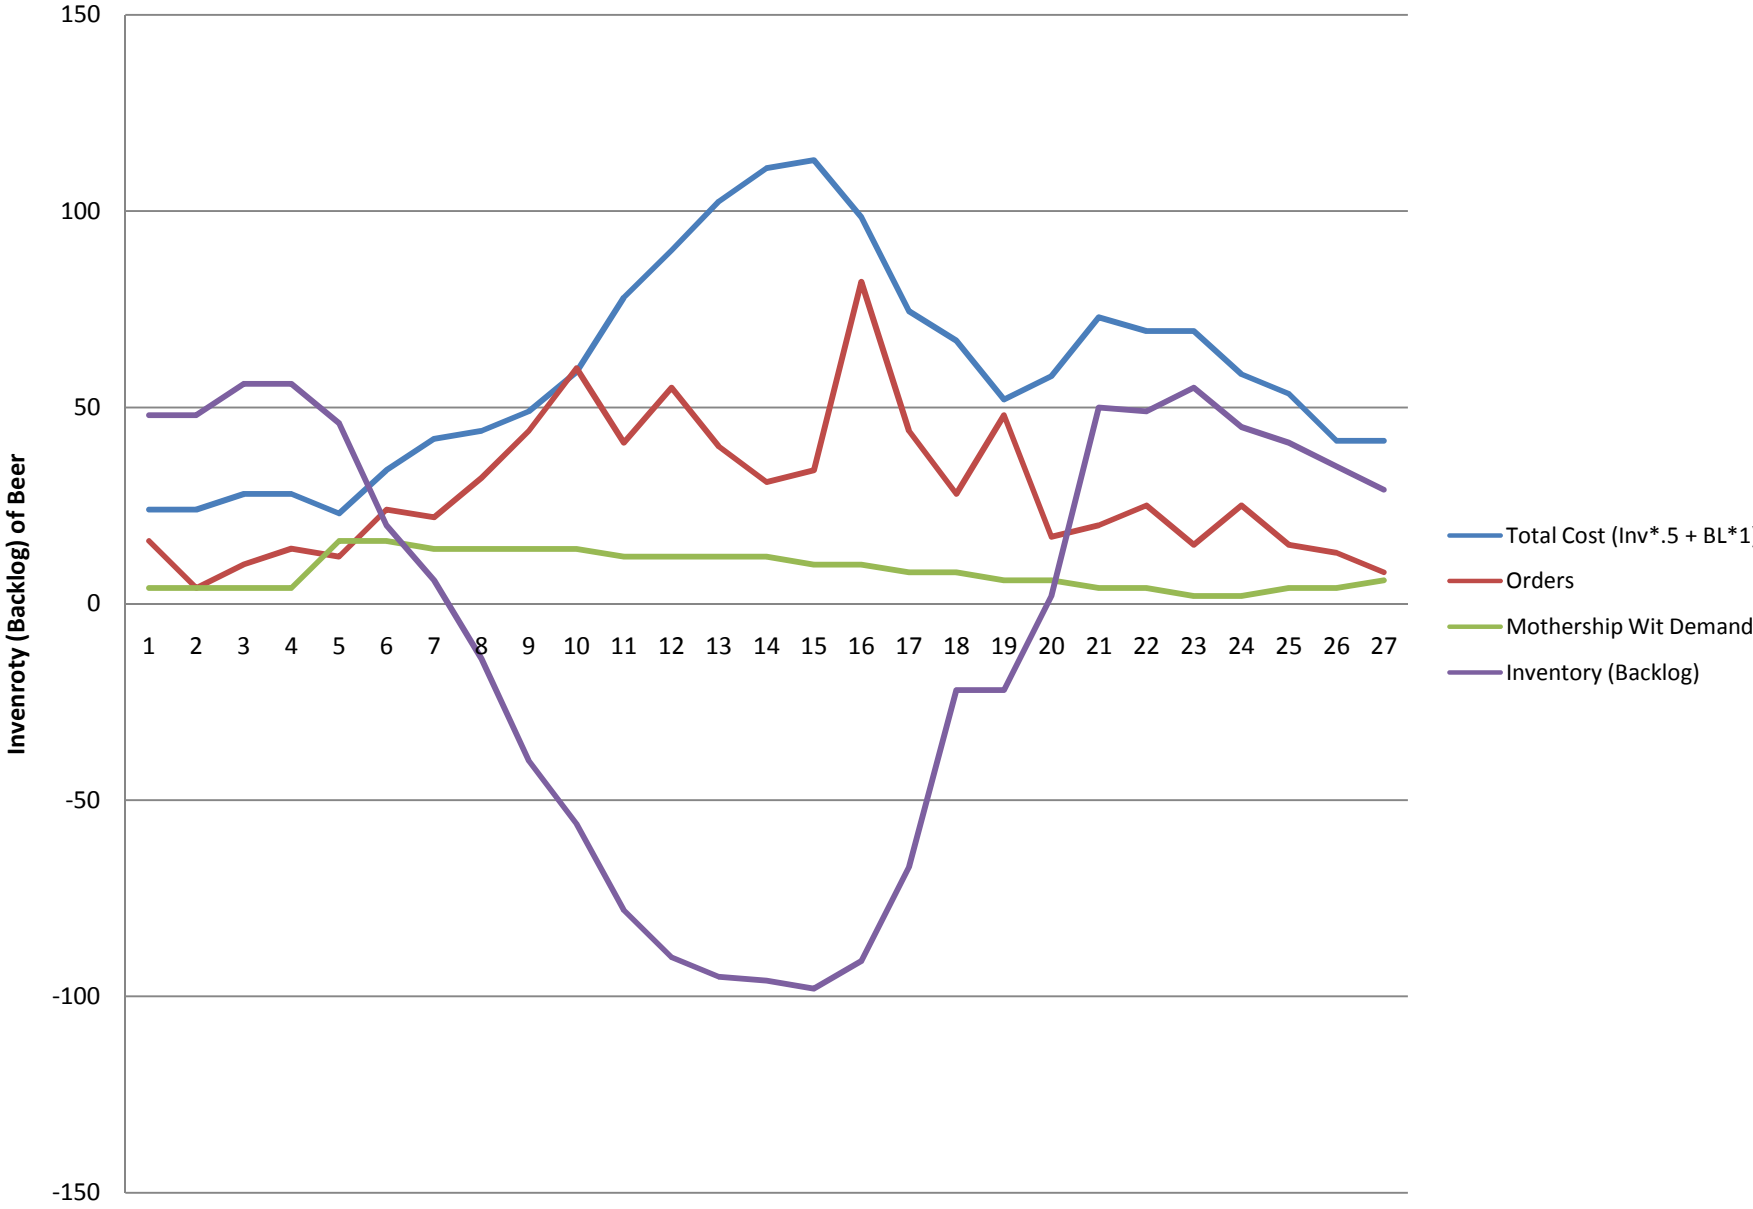

Abbey

Frambozen

Mothership Wit

Mountain Mantra

Old Cherry

Skinny Dip

Abbey

Mothership Wit

Frambozen

Mountain Mantra

Old Cherry

Skinny Dip