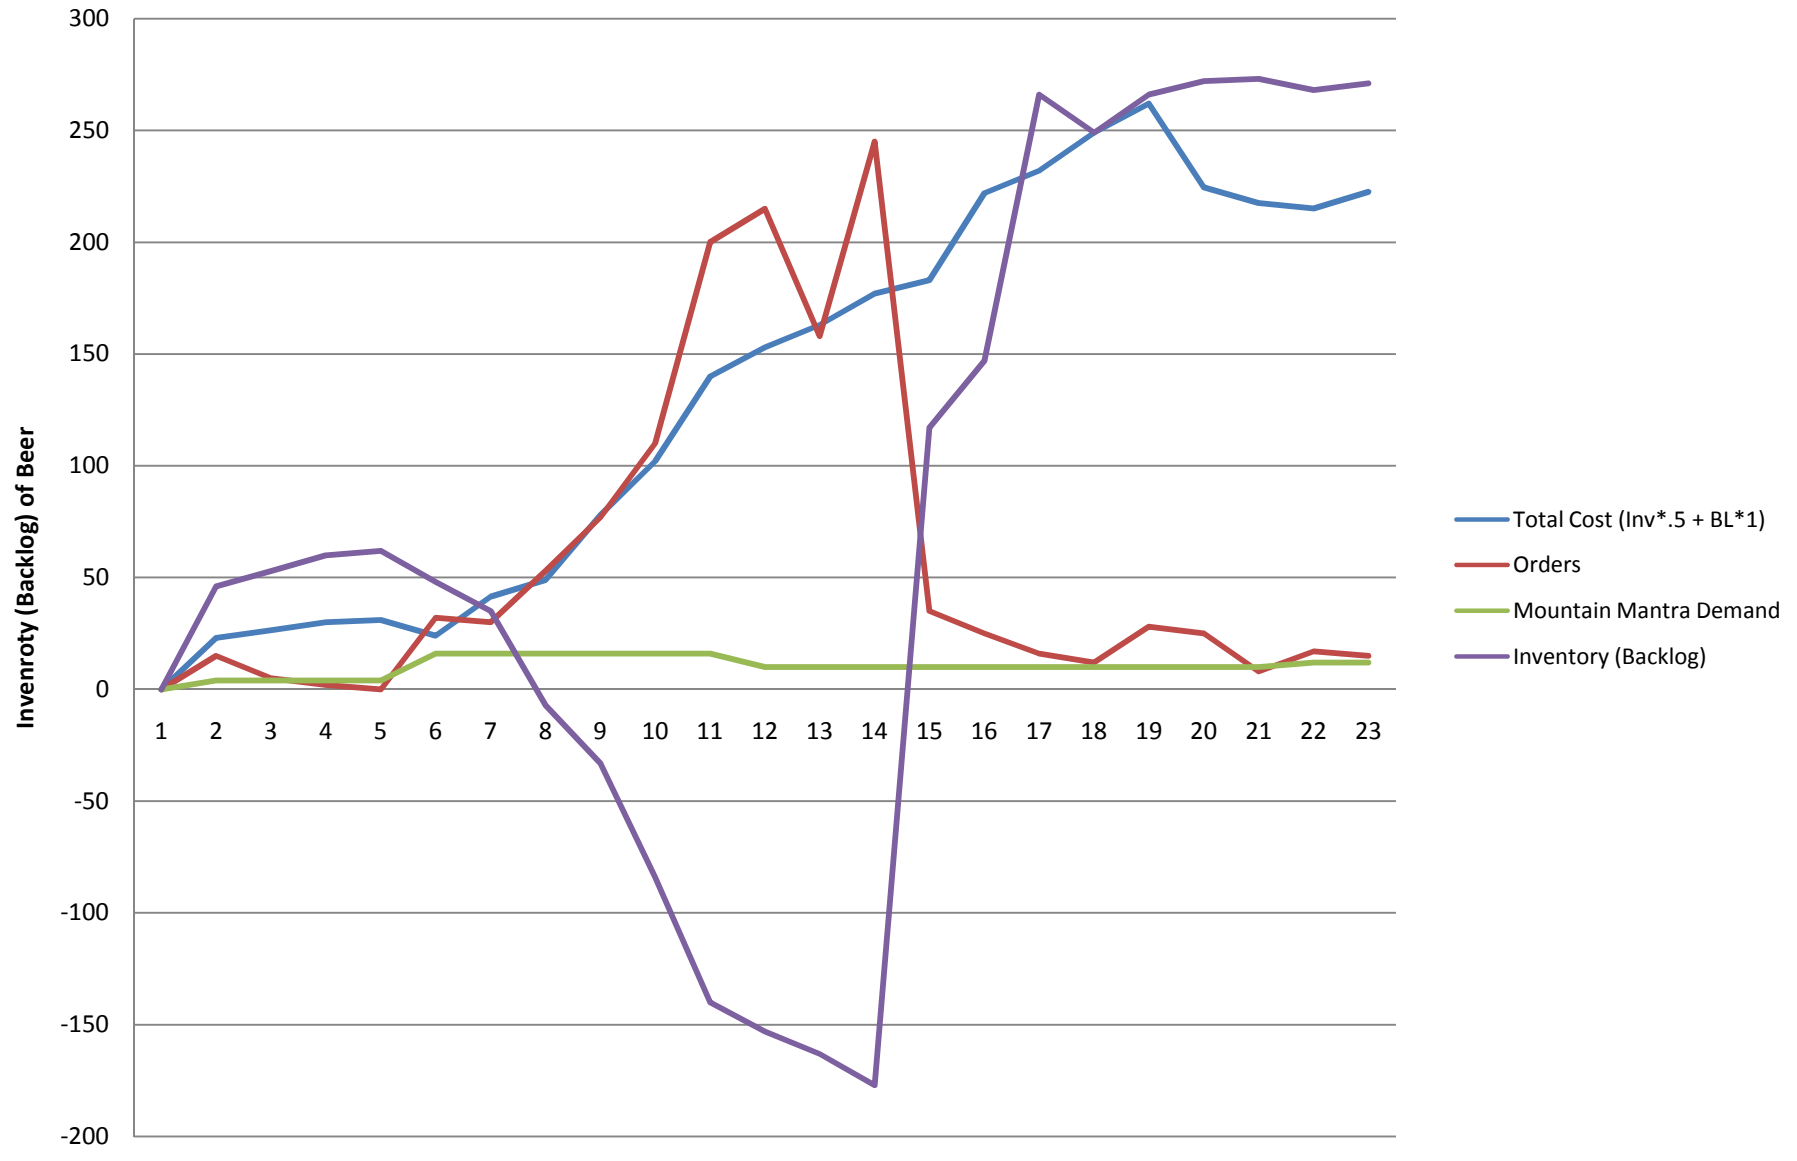

Abbey

Frambozen

Mothership Wit

Mountain Mantra

Old Cherry

Skinny Dip

Abbey

Mothership Wit

Frambozen

Mountain Mantra

Old Cherry

Skinny Dip