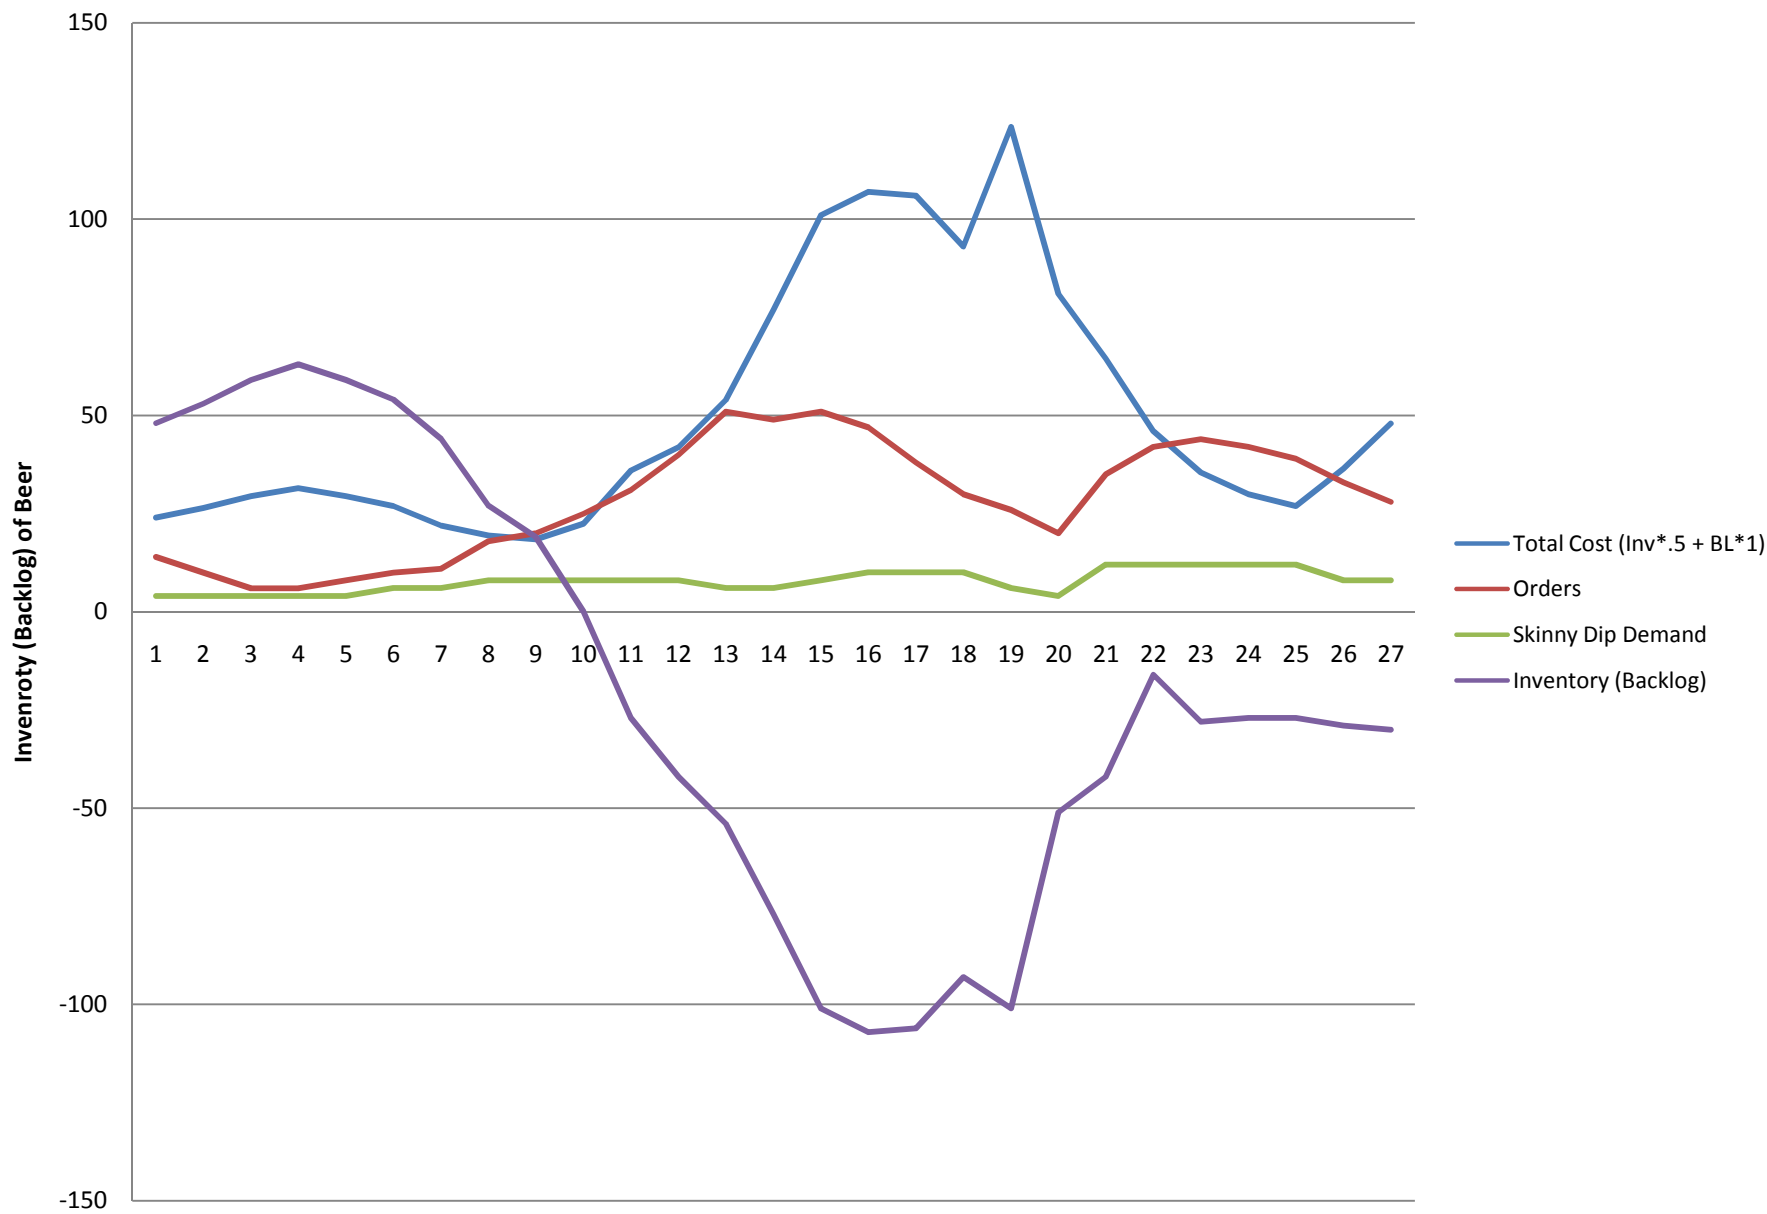

Abbey

Frambozen

Mothership Wit

Mountain Mantra

Old Cherry

Skinny Dip

Abbey

Mothership Wit

Frambozen

Mountain Mantra

Old Cherry

Skinny Dip