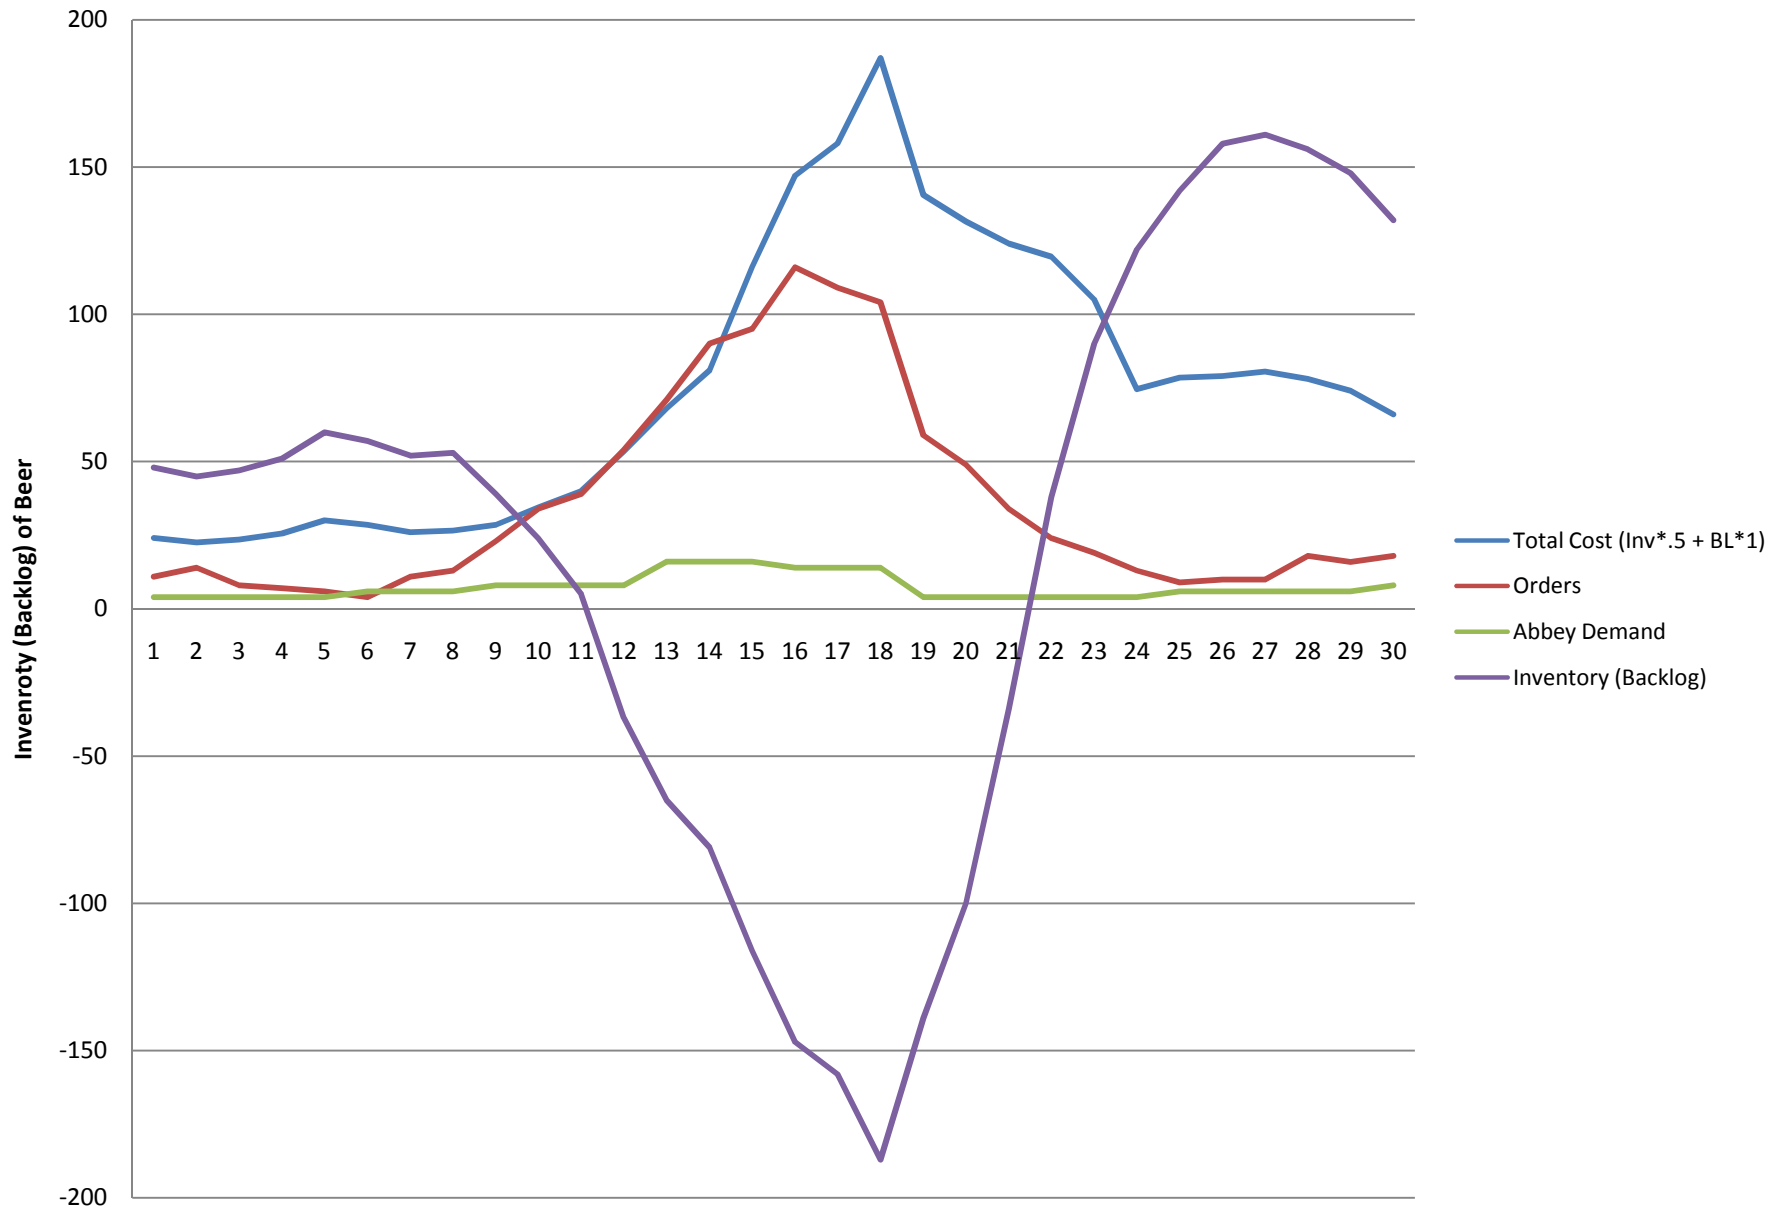

Abbey

Frambozen

Mothership Wit

Mountain Mantra

Old Cherry

Skinny Dip

Abbey

Mothership Wit

Frambozen

Mountain Mantra

Old Cherry

Skinny Dip